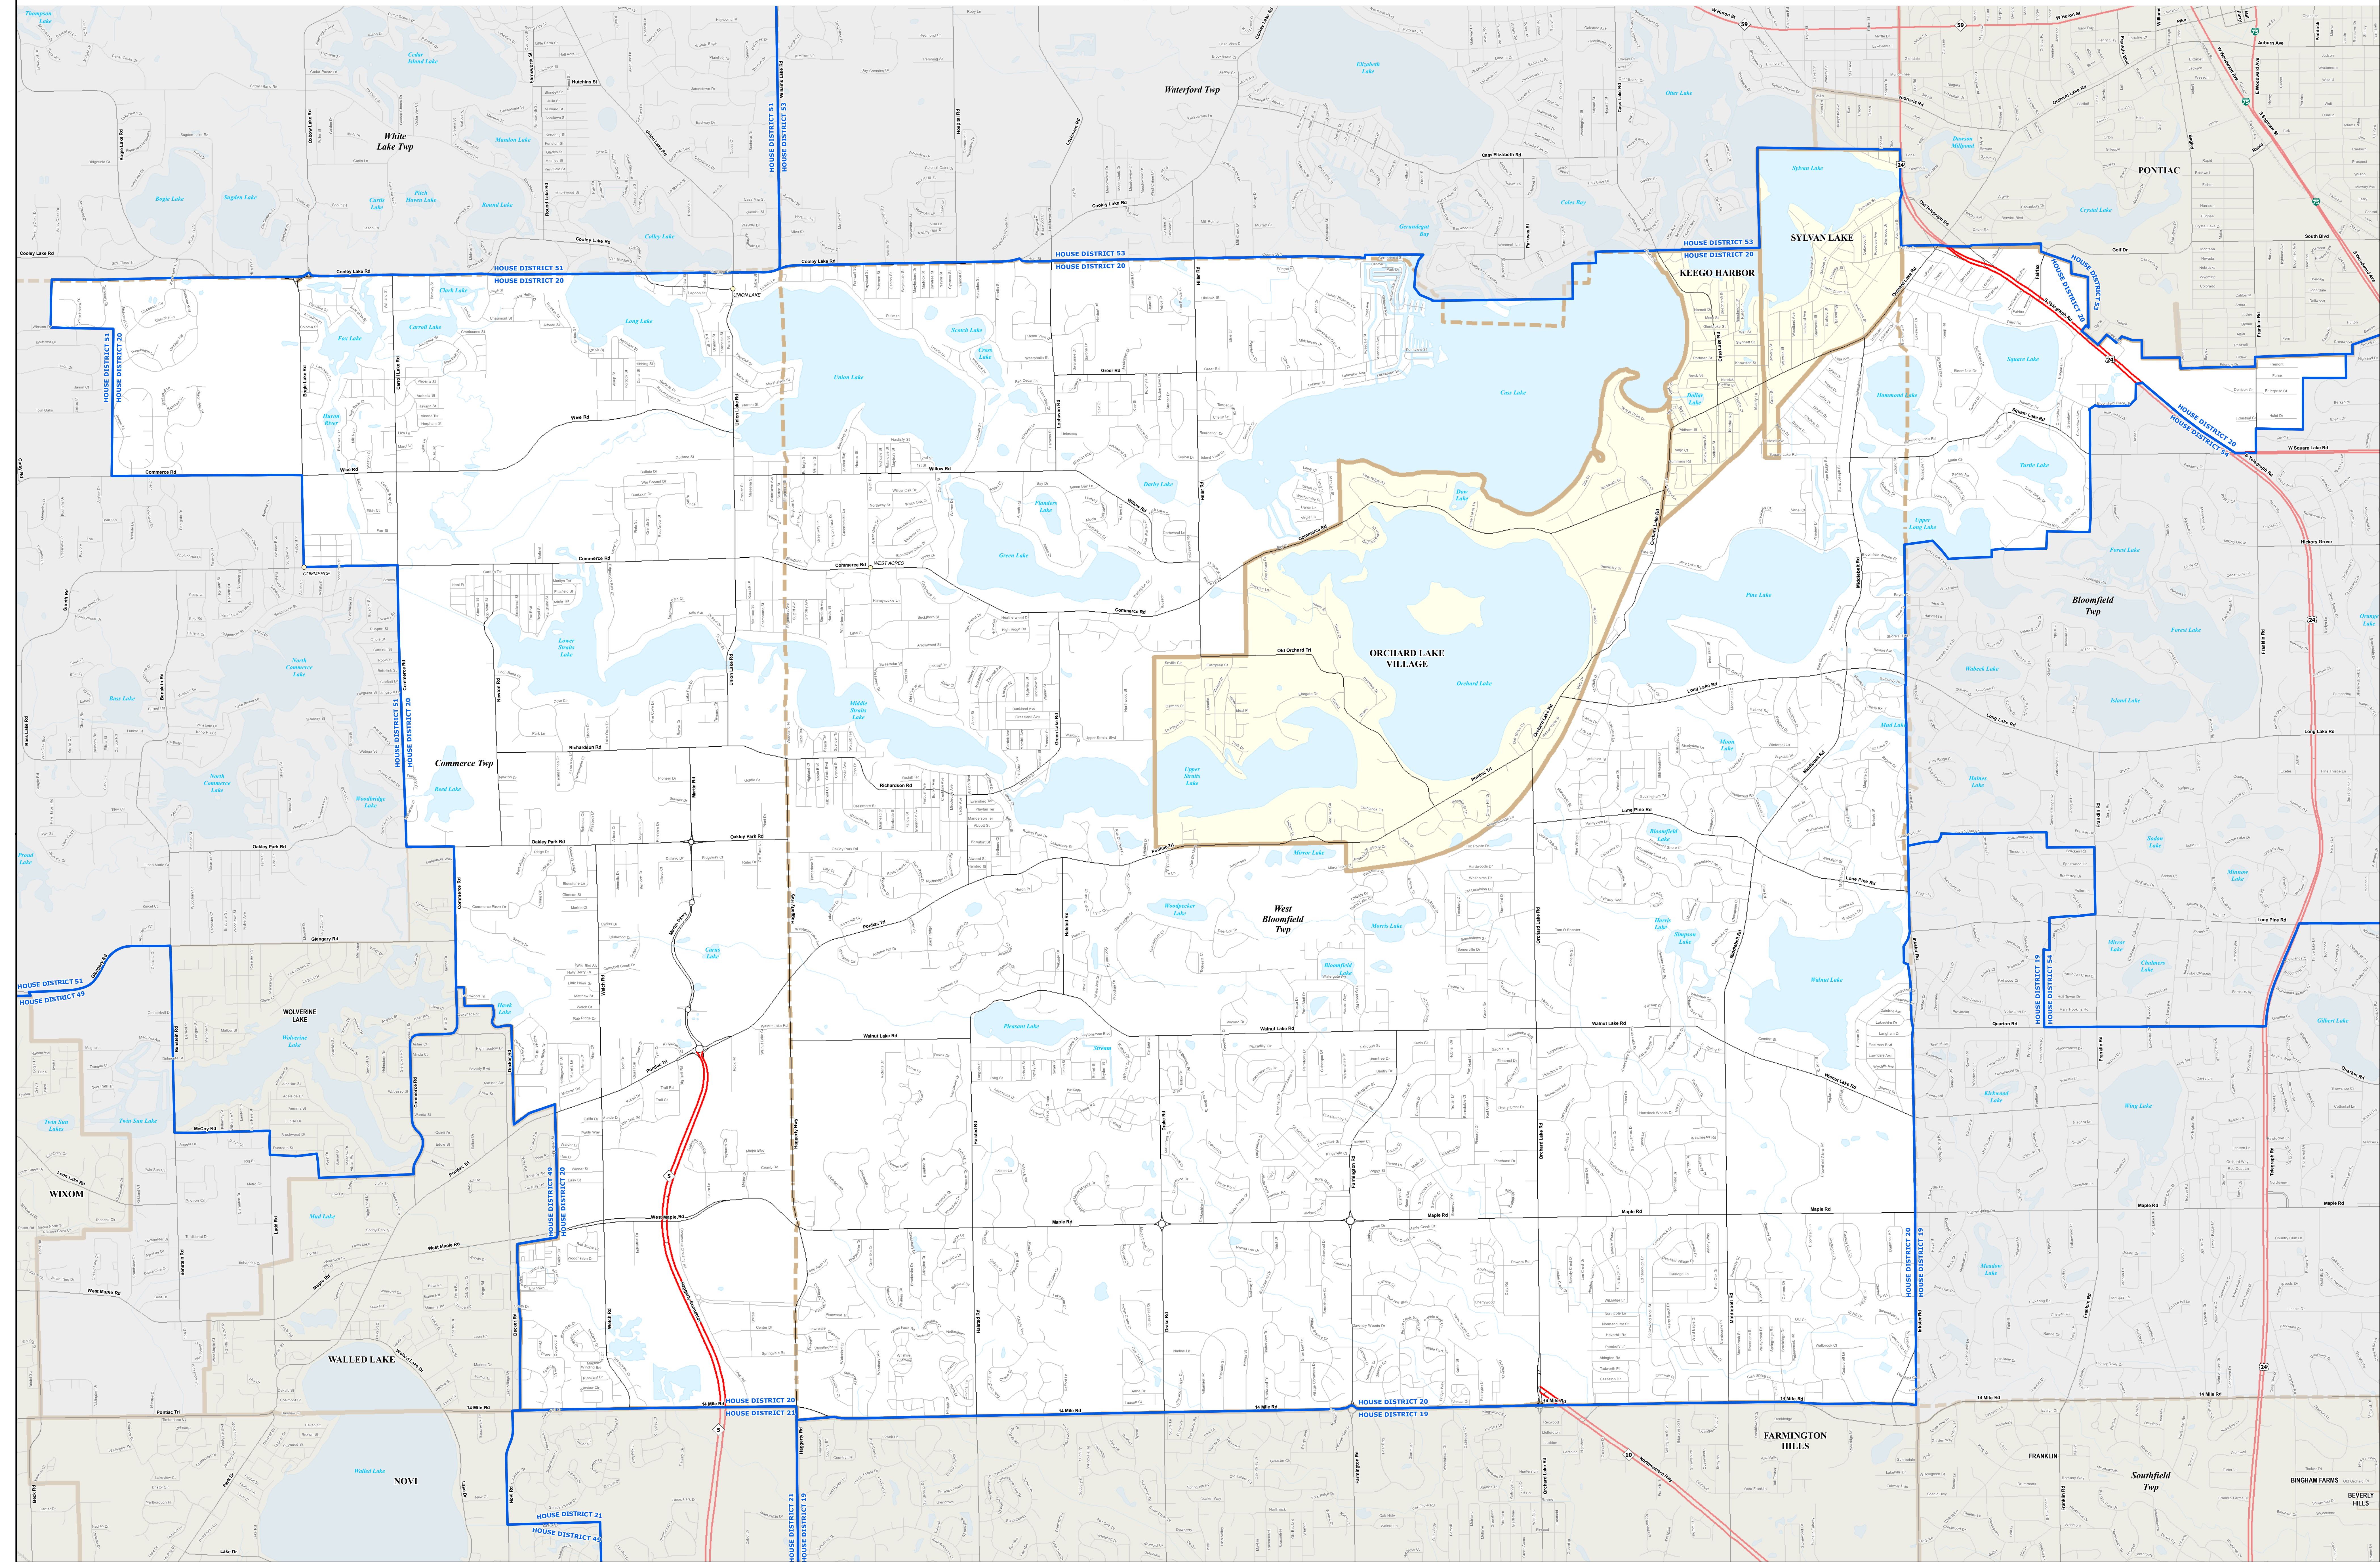

MICHIGAN STATE HOUSE DISTRICT 20

2021 Apportionment Plan

Legend

House District	Township	Freeway	Railroad
City	County	Highway	Water Feature
Village	State	Primary Road	River, Stream, or Drain
Unincorporated Place	Local Road